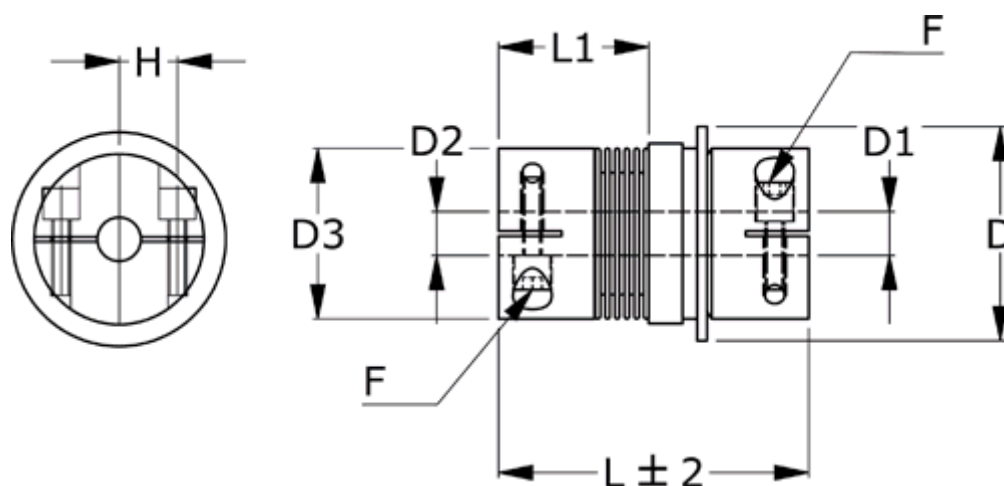

Article number: 335010100750606D1

Description: Safety coupling BKK 010 multiposition  
Length 75 mm, bore 6/6 mm, TKn max 7 NM

## Measures

D = 49  
D1 = 6  
D2 = 6  
D3 = 40.0  
F = M4  
H = 15.5  
L = 75  
L1 = 43.0

Nom. torque NM (TKn) = 7NM overload torque range 1  
Position engagement = C = Synchronous  
s = 0.7